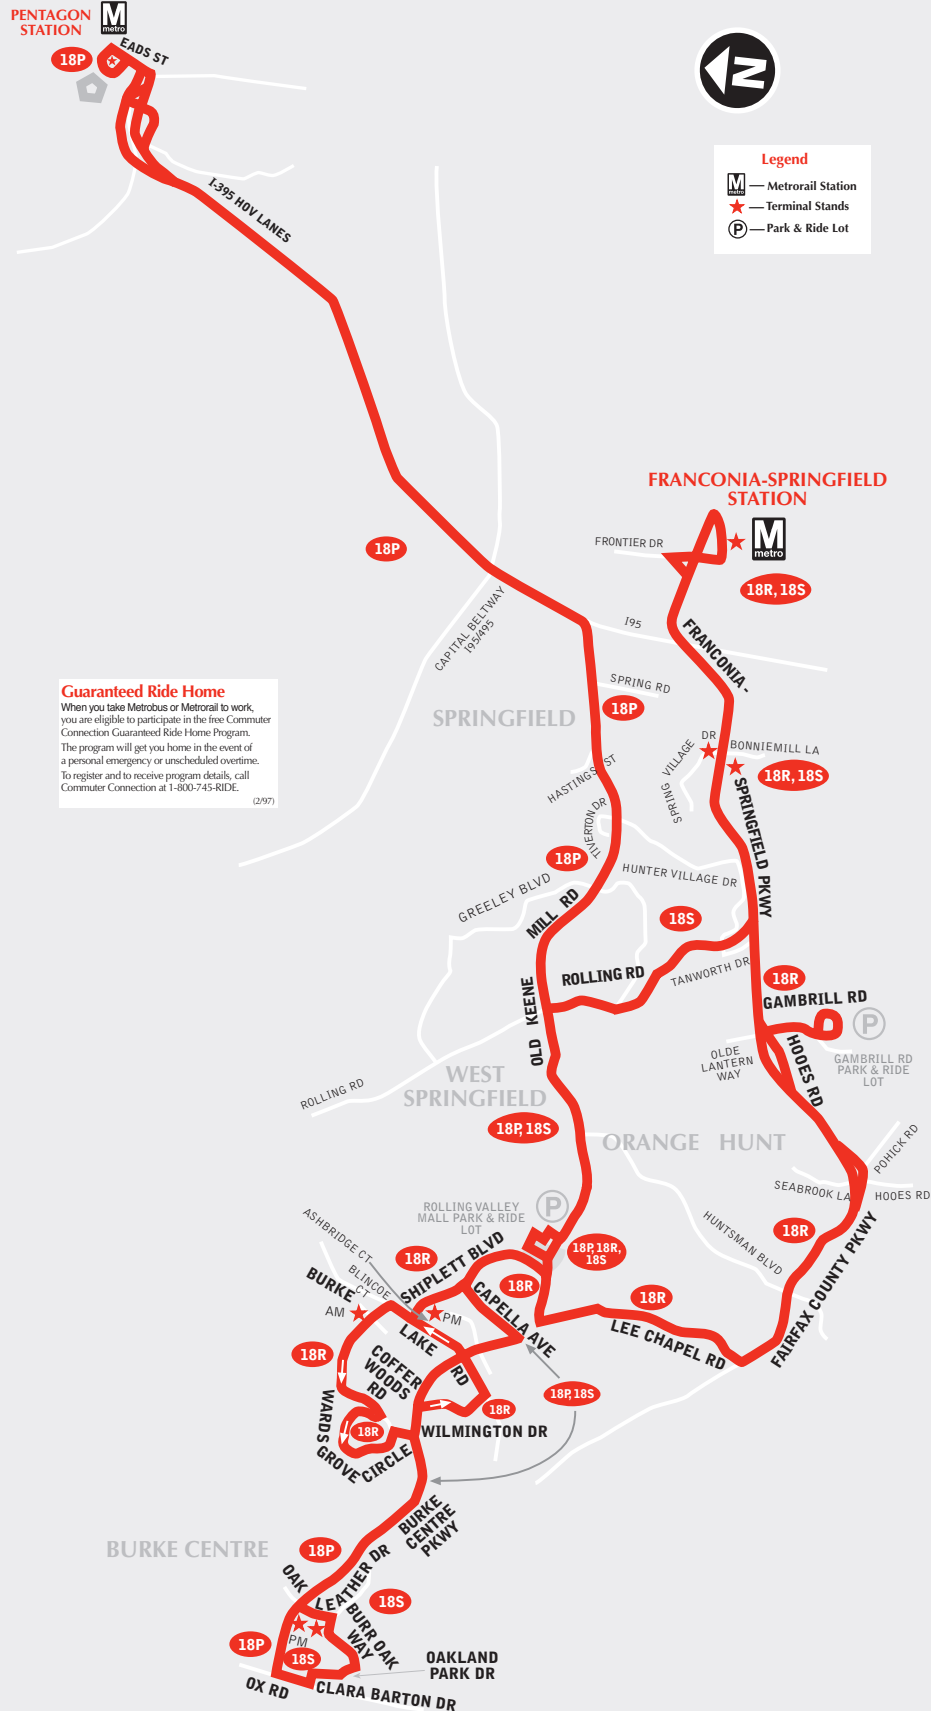

18P,R,S Burke Centre Line

For route and schedule information
Call 202-637-7000
www.wmata.com

Legend

- Metrorail Station
- Terminal Stands
- Park & Ride Lot

Burke Centre Line

▶ Eastbound to Pentagon & Franconia-Springfield stations

Monday thru Friday —
Lunes a viernes

Route Number	Oak Leather Dr. & Burke Centre Pkwy.	Coffer Woods Rd. & Blincoe Ct.	Burke Centre Pkwy. & Wilmington Dr. (E/B)	Rolling Valley Mall Park & Ride Lot	Fairfax County Pkwy. & Huntsman Blvd.	Old Keene Mill & Rolling Rds.	Gambrill Rd. Park & Ride Lot	Rolling Rd. & Tanworth Dr.	Old Keene Mill Rd. & Hunter Village Dr.	Franconia-Springfield Pkwy. & Bonniemill La.	Old Keene Mill & Spring Rds.	FRANCONIA-SPRINGFIELD	PENTAGON
AM Service — Servicio matutino													
18S	5:40	-	5:51	5:59	-	6:06	-	6:09	-	6:12	-	6:15	-
18P	5:27	-	5:41	5:49	-	5:56	-	-	6:01	-	6:04	-	6:20
* 18P	5:52	-	6:06	6:14	-	6:21	-	-	6:26	-	6:29	-	6:45
18S	6:02	-	6:16	6:24	-	6:31	-	6:35	-	6:40	-	6:43	-
* 18R	-	6:13	6:21	6:31	6:41	-	6:46	-	-	6:54	-	6:57	-
* 18P	6:19	-	6:31	6:38	-	6:45	-	-	6:49	-	6:52	-	7:10
18S	6:30	-	6:44	6:52	-	6:59	-	7:03	-	7:08	-	7:11	-
* 18R	-	6:41	6:49	6:59	7:09	-	7:14	-	-	7:22	-	7:25	-
* 18P	6:44	-	6:56	7:03	-	7:10	-	-	7:14	-	7:17	-	7:35
18S	7:01	-	7:13	7:20	-	7:27	-	7:31	-	7:36	-	7:40	-
* 18R	-	7:11	7:19	7:30	7:41	-	7:48	-	-	7:55	-	8:00	-
* 18P	7:21	-	7:31	7:38	-	7:44	-	-	7:48	-	7:50	-	8:05
18S	7:31	-	7:43	7:50	-	7:57	-	8:01	-	8:06	-	8:10	-
* 18R	-	7:42	7:50	8:01	8:12	-	8:19	-	-	8:26	-	8:31	-
* 18P	7:51	-	8:01	8:08	-	8:14	-	-	8:18	-	8:20	-	8:35
18S	8:00	-	8:10	8:17	-	8:23	-	8:28	-	8:32	-	8:37	-
* 18R	-	8:15	8:23	8:33	8:41	-	8:47	-	-	8:53	-	8:57	-
* 18P	8:21	-	8:31	8:38	-	8:44	-	-	8:48	-	8:50	-	9:05
PM Service — Servicio vespertino													
* 18S/	-	-	-	-	-	-	-	-	-	4:38	-	4:42	-
18S/	-	-	-	-	-	-	-	-	-	5:01	-	5:05	-
* 18S/	-	-	-	-	-	-	-	-	-	5:16	-	5:20	-
18S/	-	-	-	-	-	-	-	-	-	5:30	-	5:34	-
* 18S/	-	-	-	-	-	-	-	-	-	5:51	-	5:55	-
18S/	-	-	-	-	-	-	-	-	-	6:07	-	6:11	-
* 18S/	-	-	-	-	-	-	-	-	-	6:21	-	6:25	-
* 18S/	-	-	-	-	-	-	-	-	-	6:50	-	6:54	-
* 18S/	-	-	-	-	-	-	-	-	-	7:23	-	7:27	-
18S/	-	-	-	-	-	-	-	-	-	7:57	-	8:01	-

On four Federal holidays, Columbus Day, Veterans' Day, Martin L. King Day, and Presidents' Day, Metrobus will run on a Saturday supplemental schedule. On these holidays, trips marked with an asterisk (*) will operate.