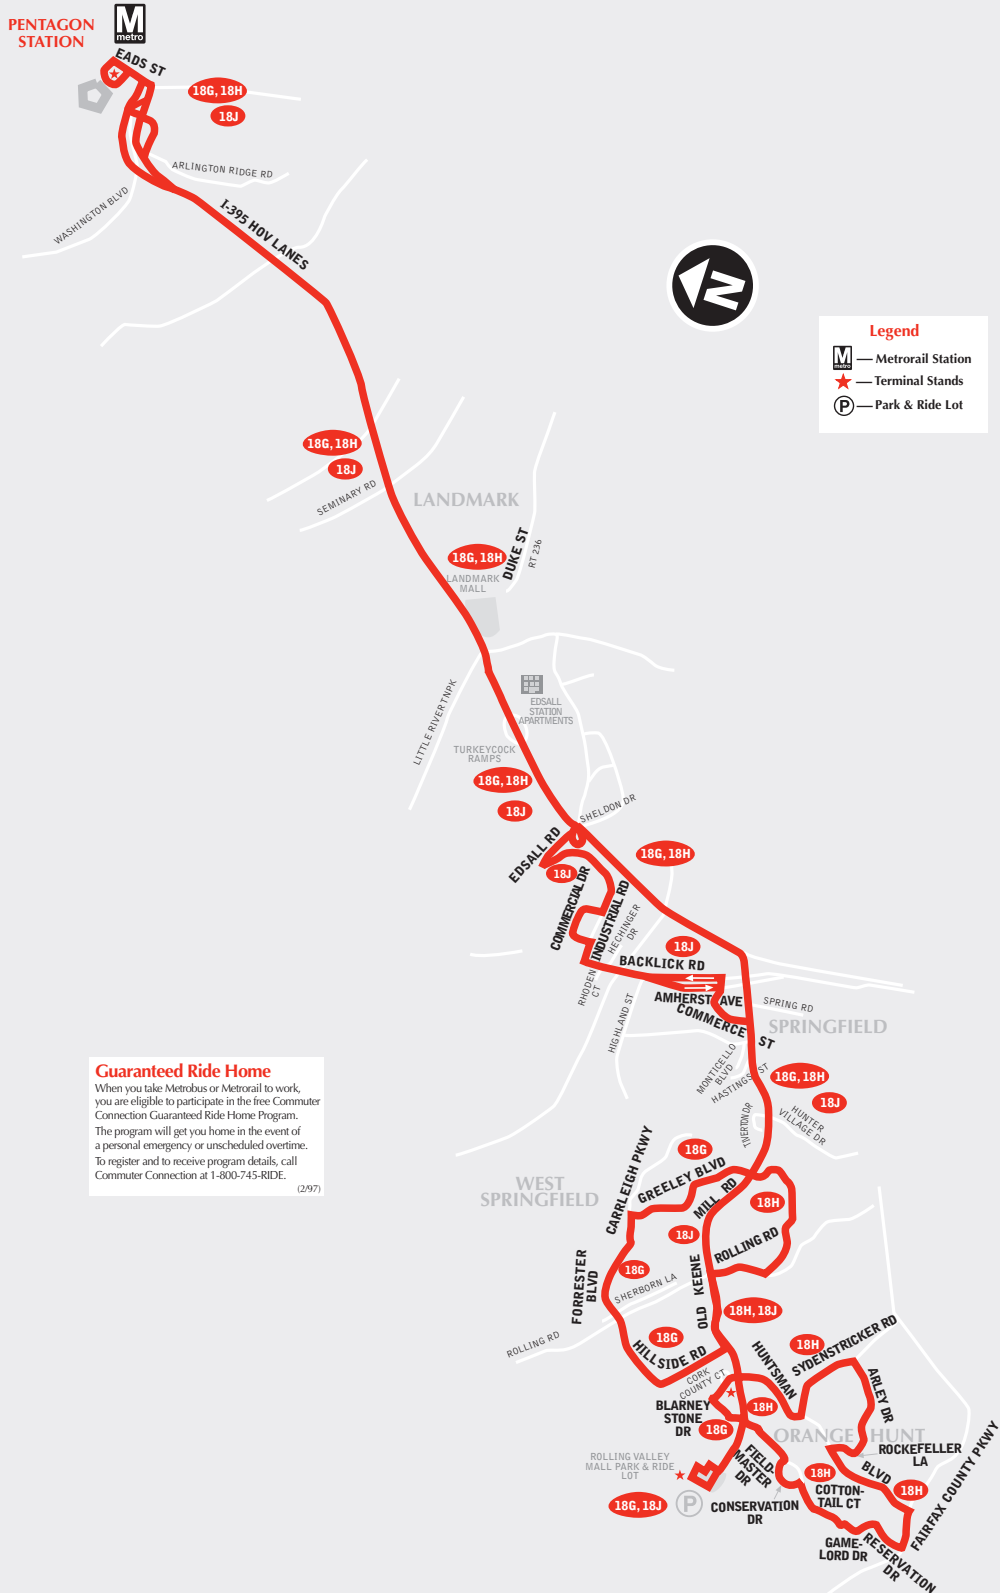

18G,H,J Orange Hunt Line

For route and schedule information

Call 202-637-7000
www.wmata.com

Orange Hunt Line

▶ Northbound to Pentagon station

Monday thru Friday — Lunes a viernes

Route Number	Rolling Valley Mall Park & Ride Lot	Huntsman Blvd. & Cork County Ct.	Huntsman Blvd. & Fairfax Co. Pkwy.	Sydenstricker Rd. & Arley Dr.	Old Keene Mill & Rolling Rds.	Forrester Blvd. & Sherborn La.	Old Keene Mill Rd. & Hunter Village Dr.	Old Keene Mill & Spring Rds.	Commerce St. & Old Keene Mill Rd.	Backlick Rd. & Hechinger Dr.	Commercial Dr. & Industrial Dr.	Edsall Rd. & Industrial Dr.	PENTAGON M
AM Service — Servicio matutino													
18G	5:38	5:42	-	-	-	5:51	6:01	6:04	-	-	-	-	6:20
18H	-	5:41	5:51	5:57	6:04	-	6:11	6:14	-	-	-	-	6:30
18G	6:08	6:12	-	-	-	6:21	6:31	6:34	-	-	-	-	6:50
18H	-	6:08	6:18	6:24	6:32	-	6:39	6:42	-	-	-	-	7:00
18G	6:35	6:40	-	-	-	6:48	6:59	7:02	-	-	-	-	7:20
18H	-	6:38	6:48	6:54	7:02	-	7:09	7:12	-	-	-	-	7:30
18G	7:05	7:10	-	-	-	7:18	7:29	7:32	-	-	-	-	7:50
18H	-	7:08	7:18	7:24	7:32	-	7:39	7:42	-	-	-	-	8:00
18G	7:37	7:42	-	-	-	7:51	8:02	8:05	-	-	-	-	8:20
18H	-	7:41	7:51	7:57	8:05	-	8:12	8:15	-	-	-	-	8:30
18G	8:11	8:16	-	-	-	8:24	8:33	8:35	-	-	-	-	8:50
PM Service — Servicio vespertino													
18J	5:01	-	-	-	5:06	-	-	-	5:13	5:21	5:26	5:29	5:42
18J	5:36	-	-	-	5:41	-	-	-	5:48	5:56	6:01	6:04	6:17
18J	6:02	-	-	-	6:07	-	-	-	6:14	6:22	6:27	6:30	6:43

On four Federal holidays, Columbus Day, Veterans' Day, Martin L. King Day, and Presidents' Day, Metrobus will run on a Saturday supplemental schedule. On these holidays, this route will have no service.

▶ Southbound to Rolling Valley Mall Park & Ride

Monday thru Friday — Lunes a viernes

Route Number	Pentagon M	Edsall Rd. & Cherokee Dr.	Commercial Dr. (West) & Industrial Rd. (N/B)	Backlick Rd. & Rhoden Ct.	Old Keene Mill Rd. & Commerce St.	Old Keene Mill & Spring Rds.	Old Keene Mill Rd. & Tiverton Dr.	Forrester Blvd. & Serborn La.	Old Keene Mill & Rolling Rds.	Sydenstricker Rd. & Arley Dr.	Huntsman Blvd. & Fairfax Co. Pkwy.	Huntsman Blvd. & Cork County Ct.	Old Keene Mill Rd. & Field Master Dr. (ORANGE HUNT)	ROLLING VALLEY MALL PARK & RIDE LOT
AM Service — Servicio matutino														
18J	6:55	7:09	7:15	7:17	7:23	-	7:25	-	-	-	-	-	-	7:31
18J	7:25	7:39	7:45	7:47	7:53	-	7:55	-	-	-	-	-	-	8:01
18J	7:55	8:09	8:15	8:17	8:23	-	8:25	-	-	-	-	-	-	8:31
PM Service — Servicio vespertino														
18H	4:00	-	-	-	-	4:15	4:17	-	4:27	4:35	4:41	-	4:48	-
18G	4:15	-	-	-	-	4:30	4:34	4:42	-	-	-	4:50	-	4:54
18H	4:30	-	-	-	-	4:45	4:49	-	4:57	5:07	5:12	-	5:20	-
18G	4:45	-	-	-	-	5:01	5:04	5:16	-	-	-	5:24	-	5:28
18H	5:05	-	-	-	-	5:21	5:24	-	5:33	5:42	5:49	-	5:57	-
18G	5:15	-	-	-	-	5:31	5:34	5:44	-	-	-	5:53	-	5:58
18H	5:24	-	-	-	-	5:40	5:43	-	5:52	6:01	6:08	-	6:16	-
18G	5:36	-	-	-	-	5:52	5:56	6:06	-	-	-	6:16	-	6:21
18H	5:48	-	-	-	-	6:04	6:08	-	6:19	6:28	6:35	-	6:44	-
18G	6:00	-	-	-	-	6:16	6:20	6:30	-	-	-	6:40	-	6:45
18H	6:15	-	-	-	-	6:32	6:36	-	6:45	6:55	7:02	-	7:11	-
18G	6:30	-	-	-	-	6:47	6:51	7:00	-	-	-	7:09	-	7:13
18H	6:50	-	-	-	-	7:07	7:11	-	7:20	7:30	7:37	-	7:46	-

On four Federal holidays, Columbus Day, Veterans' Day, Martin L. King Day, and Presidents' Day, Metrobus will run on a Saturday supplemental schedule. On these holidays, this route will have no service.